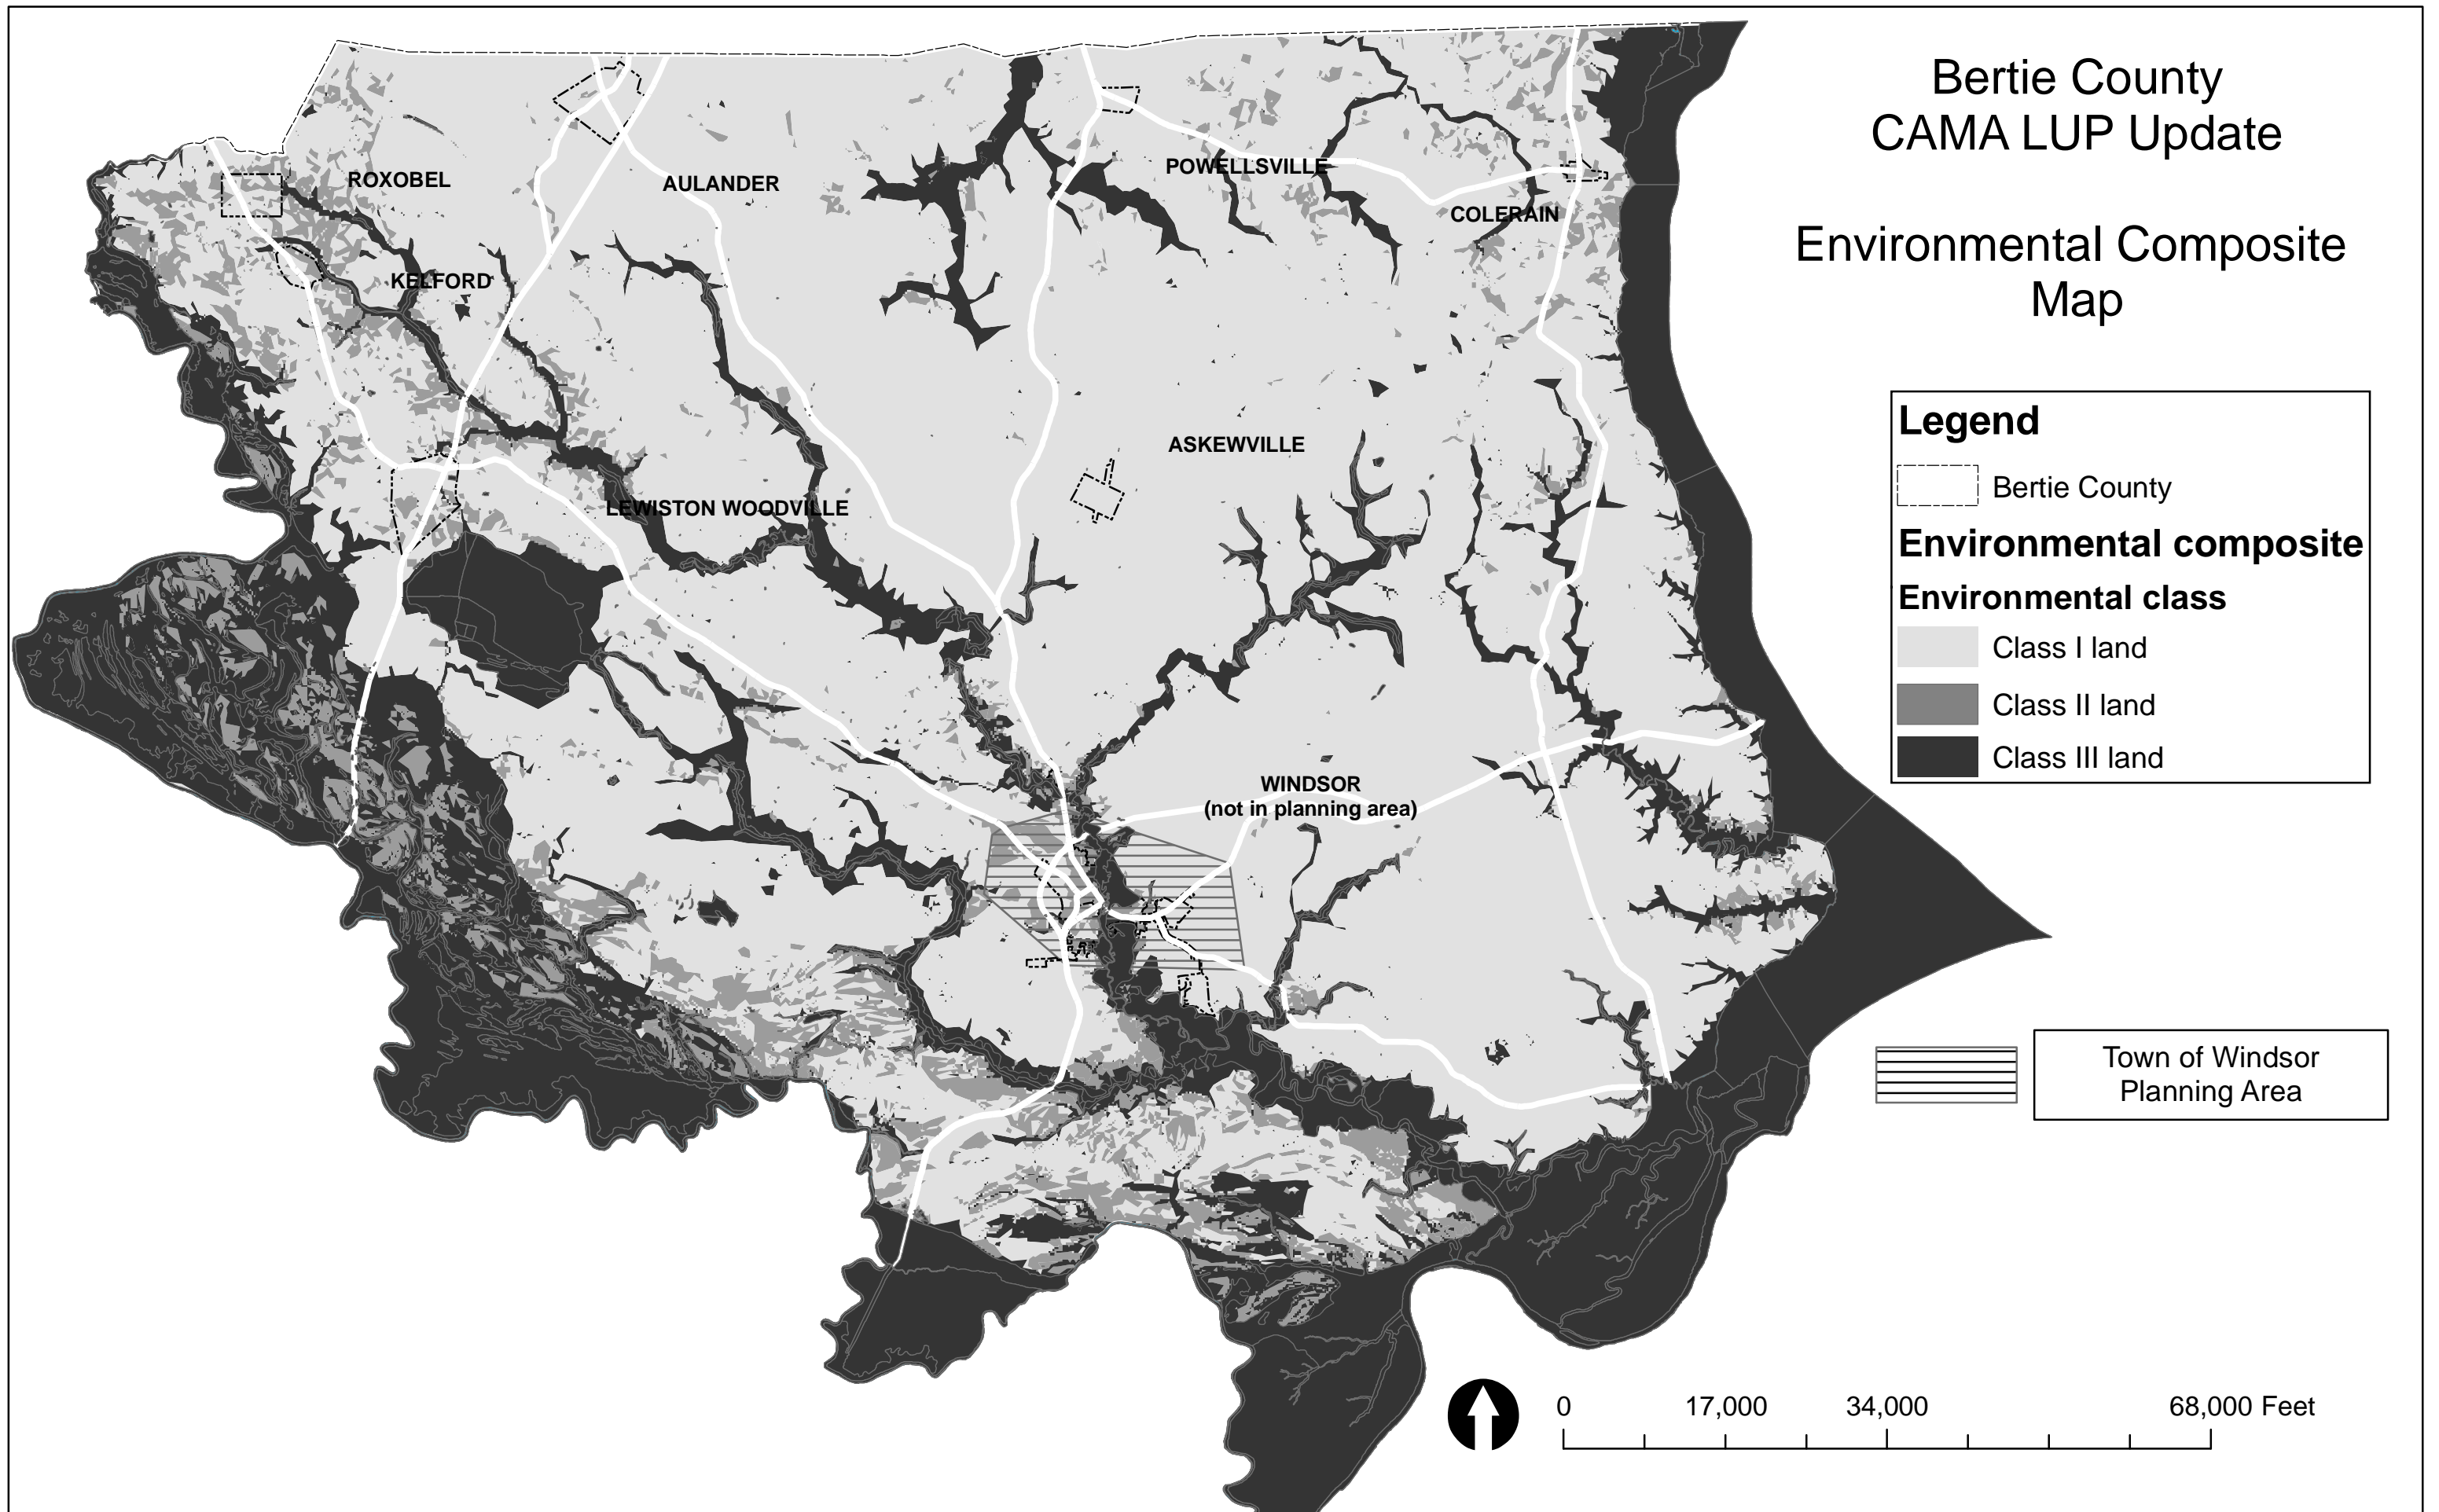

Bertie County CAMA LUP Update

Environmental Composite Map

Legend

- Bertie County
- Environmental composite**
- Environmental class**
 - Class I land
 - Class II land
 - Class III land

Town of Windsor
Planning Area